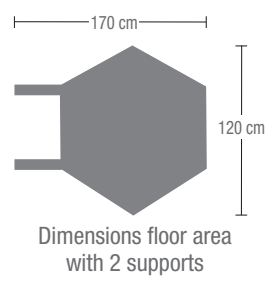

## PLATFORM FRIEDEL

Our hexagonal control tower is perfect for a 180 degrees view with bench or 360 degrees with central seat. With a height of 100cm and a seat height of 150cm, the lifeguard will have a perfect unobscured view. In stainless steel for a better resistance to time. Umbrella holder included. Integrated wheels for storage or easy movement. Possibility of anchoring on the ground.

**Be the master of your pool!**

Dimensions floor area with 2 supports

TECHNICAL DATA	
Weight	65 kg
Seat height	150 cm
Dimensions (floor area)	170 x 120 cm
Material frame/ seat	Stainless steel/ marine wood

Platform Friedel	
Weight	65 kg
Seat height	150 cm
Dimensions (floor area)	170 x 120 cm
Material frame/ seat	Stainless steel/ marine wood

[www.myhexagone.com](http://www.myhexagone.com)

+33 (0)1 34 34 11 55