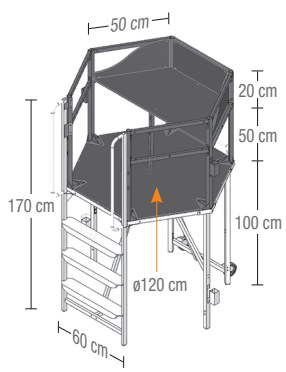

## PLATFORM FRIEDEL

Our hexagonal control tower is perfect for a 180 degrees view with bench or 360 degrees with central seat. With a height of 100cm and a seat height of 150cm, the lifeguard will have a perfect unobscured view. In stainless steel for a better resistance to time. Umbrella holder included. Integrated wheels for storage or easy movement. Possibility of anchoring on the ground.

**Be the master of your pool!**

Dimensions floor area with 2 supports

TECHNICAL DATA	
Weight	65 kg
Seat height	150 cm
Dimensions (floor area)	170 x 120 cm
Material frame/ seat	Stainless steel/ marine wood

Platform Friedel	
Weight	65 kg
Seat height	150 cm
Dimensions (floor area)	170 x 120 cm
Material frame/ seat	Stainless steel/ marine wood

[www.myhexagone.com](http://www.myhexagone.com)

+33 (0)1 34 34 11 55